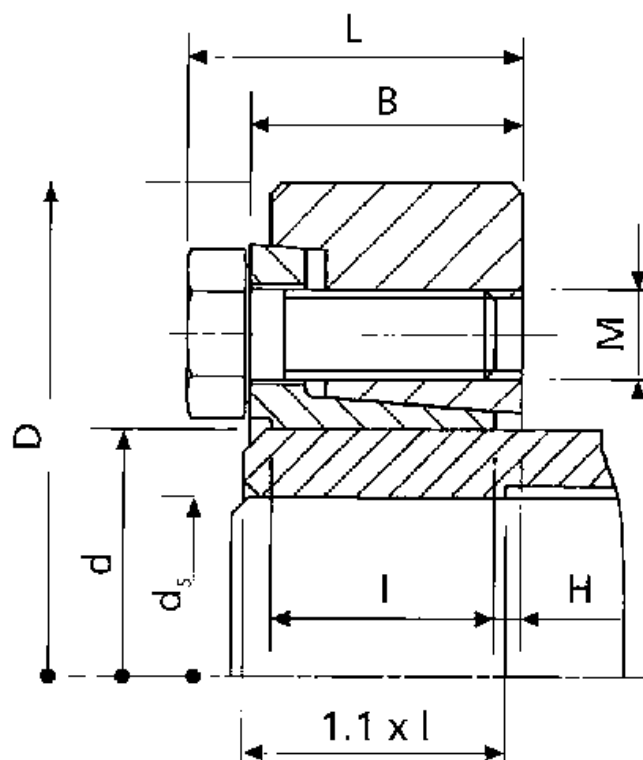

Article number: 437800150

Description: Rota-fix shaft-hub connection SB 150

## Measures

B mm = 63.0  
 d H8 mm = 150  
 D mm = 263.0  
 ds mm = 110  
 F kN torque = 573  
 H = 7.5  
 I mm = 51.0  
 L mm = 72.0

M mm = M14  
 T N m torque = 31500  
 Ts N m bolt tightening torque = 190